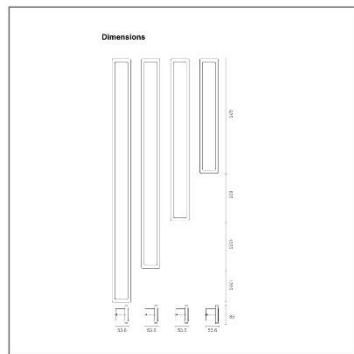

WALL LIGHT

Model: AVIA

Technical Data 	
Light source	EPISTAR
System wattage	22W / 25W / 32W
Lumen flux	1800LM / 2200LM / 2800LM
Color temperature	3000K
Color rendering index	Ra≤80
Beam angle	120D
Service lifetime	50,000 Hours
Ingress protection	IP54 installed
Operation voltage	220-240Vac, 50/60Hz
Operation temperature	-20~400
Protection class	I
Construction	Aluminum
WARRENTY	3 years

Ordering Data

Model	Finish	Power	CCT	CRI	CRI
AVIA	Black White	22 25 32	3000	90	90

Diagram

Features

- Compact size
- IP65

Accessories