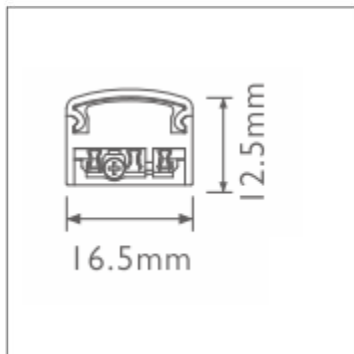

Ordering Data

Model	Finish	Power	CCT	CRI	CRI
Easylink	Black White RAL	2W 5W 8W 15W	3000 4000	85	

Diagram

Features

- PC Cover
- Dimming Option
- High Lumen per watt
- Samsung SMD

Accessories

- Clips
- End caps