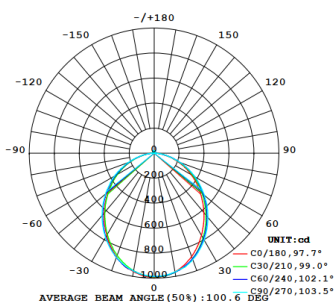

EasyLink System

Model: easylink

Technical Data	
Light source	Samsung Optics
System wattage	2W / 5W / 8W / 15W
Lumen flux	150 / 450 / 750 / 1450
Color temperature	Ra. 90
Color rendering index	4000K, 3000K,
Chromacity rate	Ra≤80
Beam angle	120D
Service lifetime	15D, 24D, TYFHYF, 50000hrs, L70
Ingress protection	IP20
Operation voltage	24V
Operation temperature	-20~400
Protection class	I
finishing	Silver
Construction	Aluminum
WARRENTY	3 years
LIGHTING CONTROL	DC dimming

Ordering Data

Model	Finish	Power	CCT	CRI	CRI
Easylink	Black White RAL	2W 5W 8W 15W	3000 4000	85	

Diagram

Features

- PC Cover
- Dimming Option
- High Lumen per watt
- Samsung SMD

Accessories

- Clips
- End caps