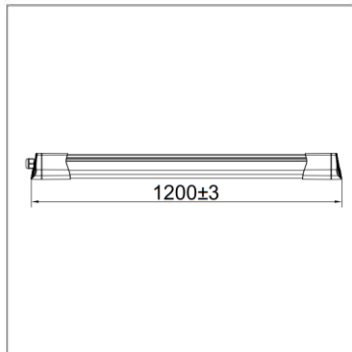

Diagram

Illuminance at a Distance

Distance (m)	Center Beam LUX		Beam Width (m)	
	V	H	V	H
2m	289.02		6.4m	5.4m
4m	72.26		12.8m	10.7m
6m	32.11		19.2m	16.1m
8m	18.06		25.6m	21.5m
10m	11.56		32.0m	26.9m
12m	8.03		38.4m	32.2m

Vert.Spread:116.1

Horiz.Spread:106.7