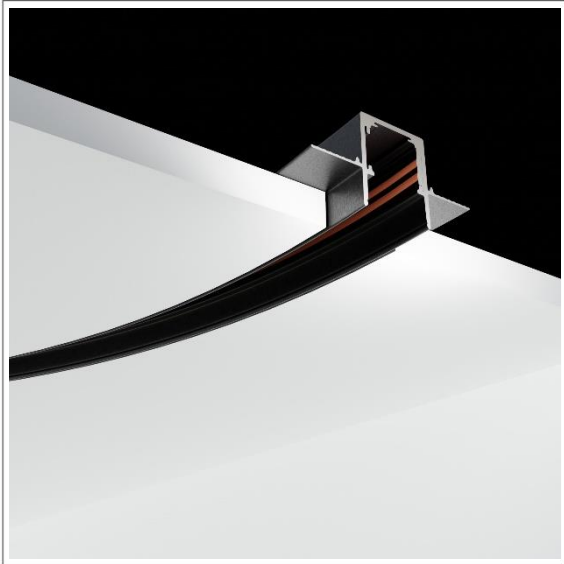

# Magnetic Track

## Model: ECO ROUND

Technical Data 	
<b>Ingress protection</b>	IP20 installed
<b>Operation voltage</b>	48V
<b>Operation temperature</b>	-20~400
<b>Construction</b>	Aluminum
<b>Diameter</b>	60cm /90cm /1.2m /1.5m
<b>WARRENTY</b>	3 years

### Accessories

- Magnetic
- PC COVER